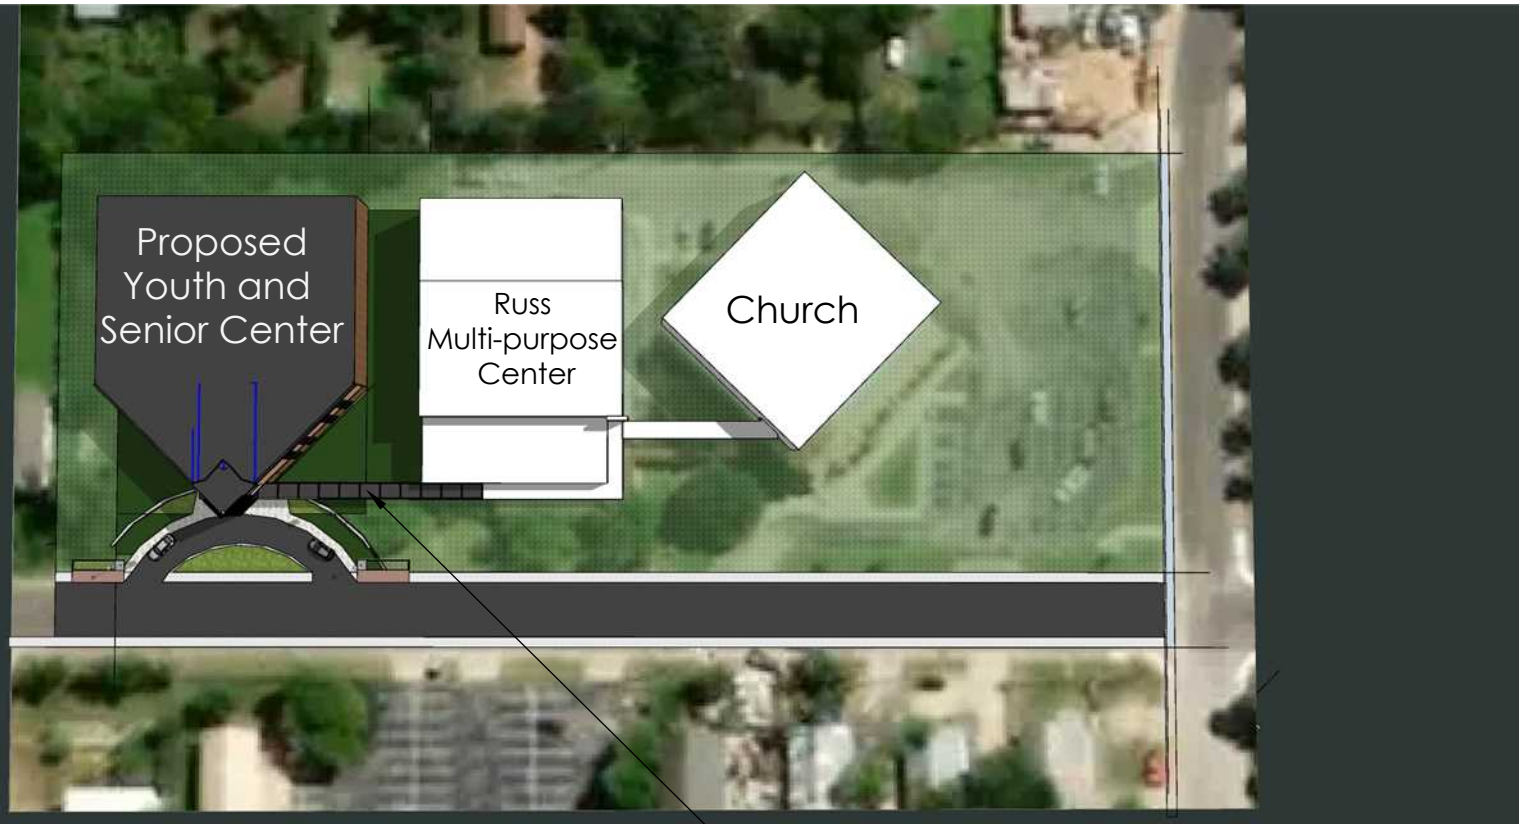

Covered canopies can extend from the church to the new center.