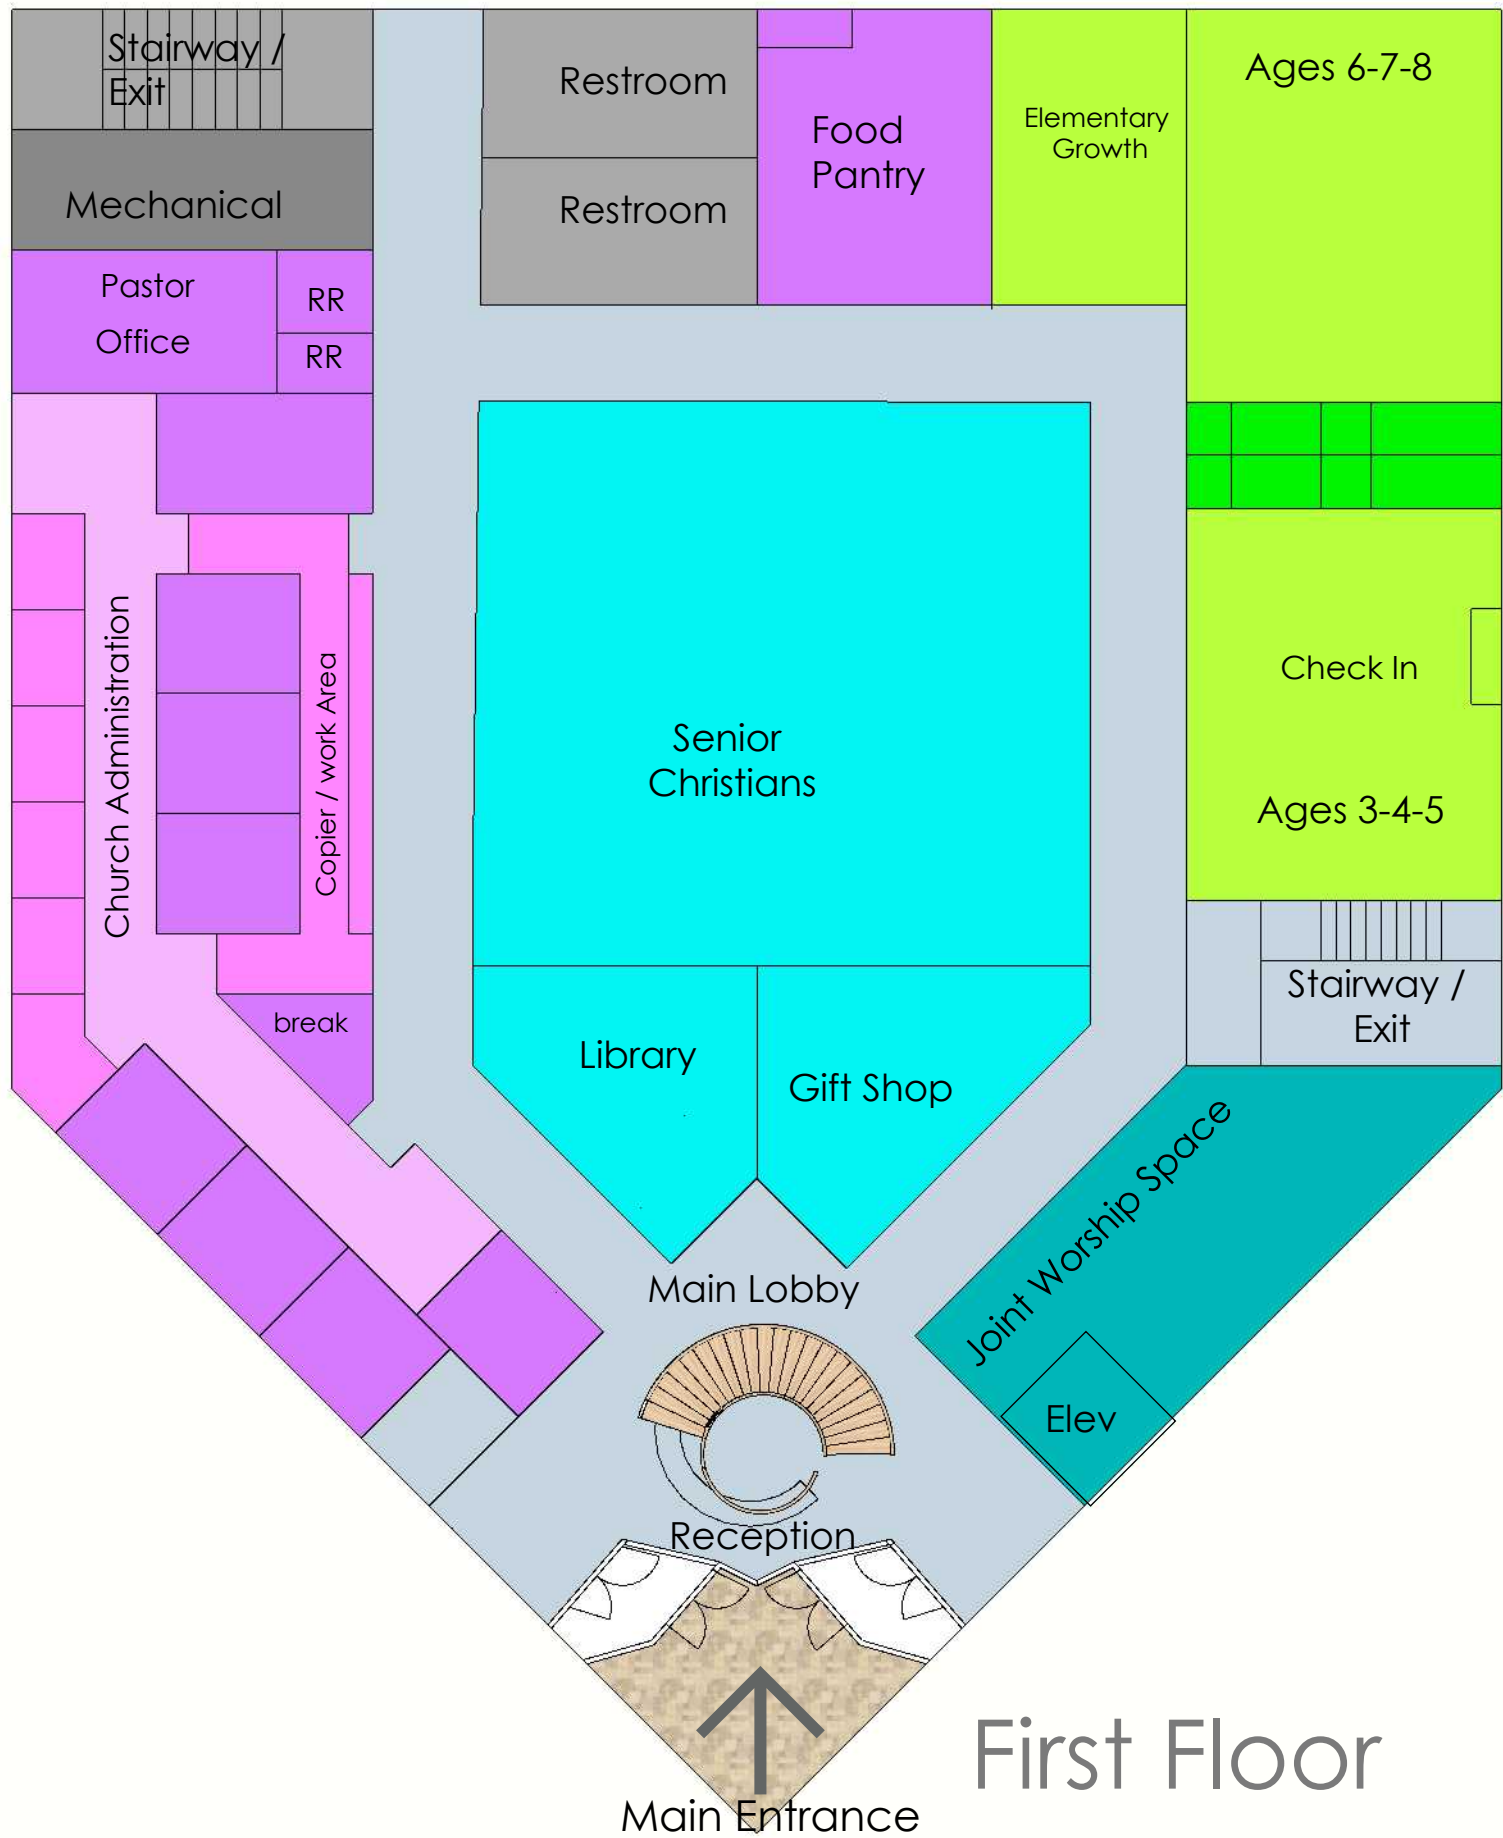

First Floor