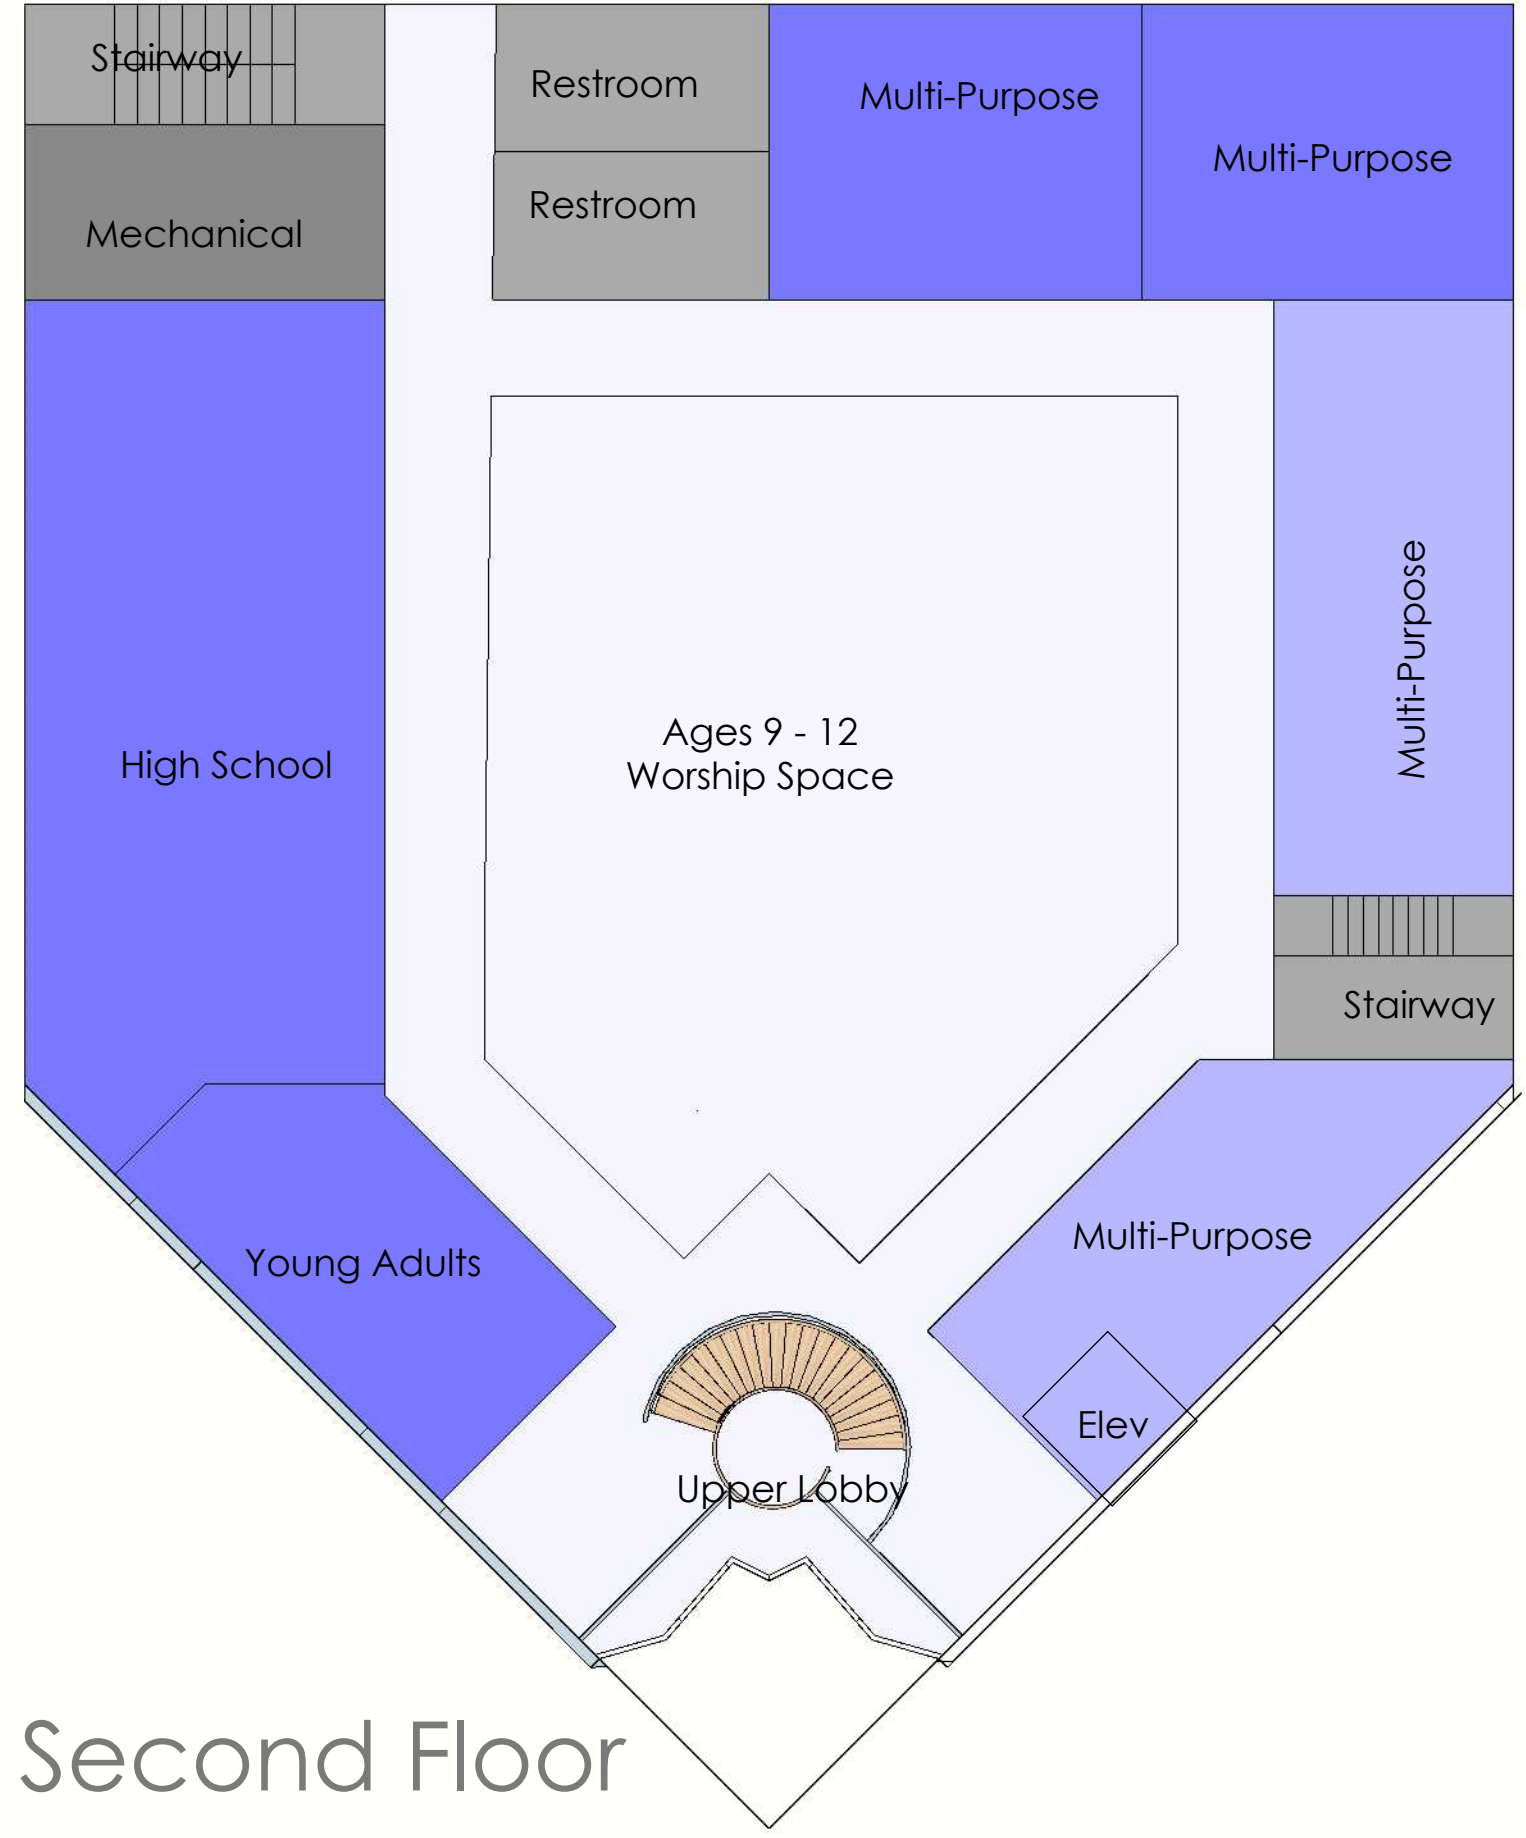

Second Floor

Grace First Baptist Church Youth and Senior Center, San Antonio, Texas